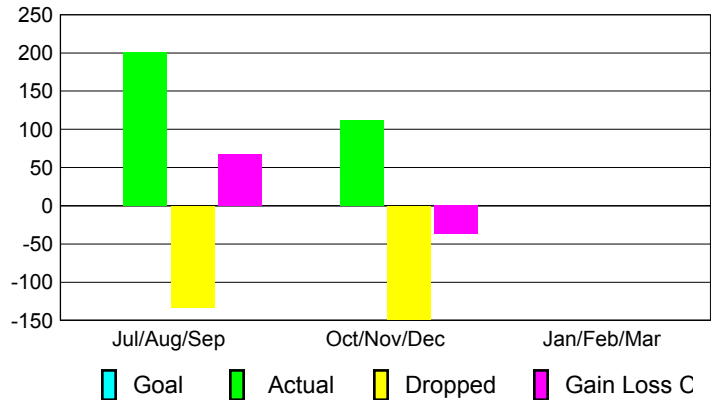

Membership Results 2012-2013

Goal, New, Dropped, Gain/Loss

Comparison of Membership Gain/Loss

Current Year Compared to the Previous Year