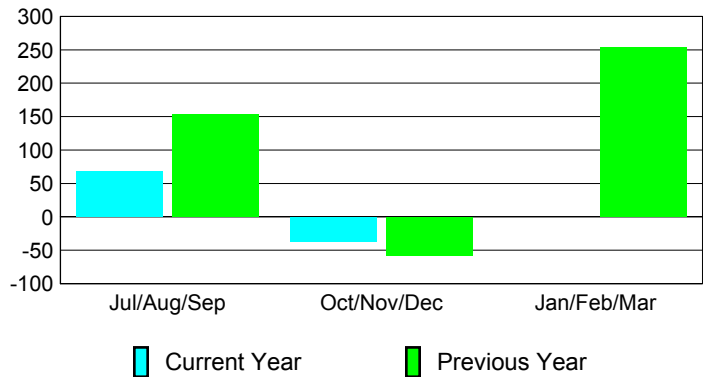

Membership Results
2012-2013

Membership
2011-2012

Month	Net Memb Goal	Actual New Memb	Actual Dropped Memb	Gain/Loss of Memb	Gain/Loss of Memb
Jul/Aug/Sep	0	201	-133	68	153
Oct/Nov/Dec	0	112	-149	-37	-58
Jan/Feb/Mar	0				253
Totals	0	313	-282	31	348

Membership Results 2012-2013

Goal, New, Dropped, Gain/Loss

Comparison of Membership Gain/Loss

Current Year Compared to the Previous Year

Gender Comparison 2012-2013

Jul/Aug/Sep

Oct/Nov/Dec

Jan/Feb/Mar