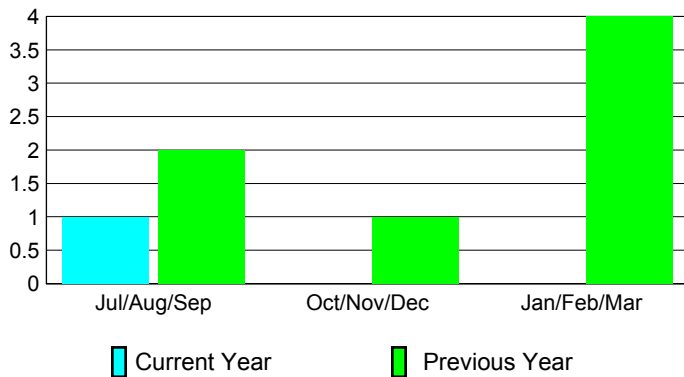

2012-2013 GMT Reports for District (or Undistricted) **District 355 B1**

GMT: BYEONG-DEOK KIM

Location: REPUBLIC OF KOREA

GMT CA: 5

CLUBS

Club Results
2012-2013

Clubs
2011-2012

Month	New Club Goal	Actual New Clubs	Actual Dropped Clubs	Gain/Loss of Clubs	Gain/Loss of Clubs
Jul/Aug/Sep	0	1	0	1	2
Oct/Nov/Dec	0	0	0	0	1
Jan/Feb/Mar	0				4
Totals	0	1	0	1	7

Club Results 2012-2013

Goal, New, Dropped, Gain/Loss

Comparison of Club Gain/Loss

Current Year Compared to the Previous Year

YTD Status Quo Clubs 2012-2013

Status Quo Clubs Compared to Status Quo Members

MEMBERSHIP